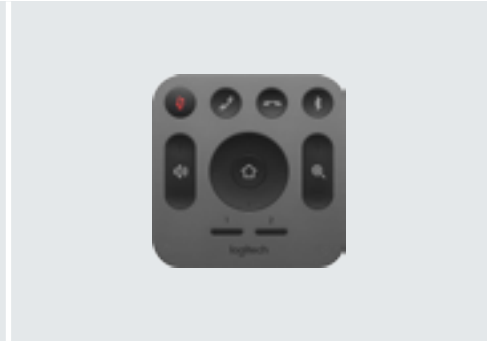

logitech®

SUPER-WIDE FIELD OF VIEW FOR SMALL SPACES.

Logitech MeetUp

Logitech® MeetUp is a premier ConferenceCam designed for small conference rooms and huddle rooms. With a room capturing, super-wide 120° field of view, MeetUp makes every seat at the table clearly visible. Motorized pan/tilt widens FOV even further: up to 175°. A low-distortion Logitech-engineered lens, Ultra HD 4K optics, and three camera presets deliver remarkable video quality and further enhance face-to-face collaboration.

audio provides an intuitive and coherent listening experience.

With a compact all-in-one design that minimizes cable clutter, MeetUp is USB plug-and-play and simply works right out of the box with any video conferencing software application and cloud service—including the ones you already use.

BlueJeans

lifesize

zoom

broadsoft

Logitech MeetUp

FEATURES & BENEFITS

Super-wide 120° field of view

Widest field of view of any Logitech video conferencing solution allows everyone in the room to be seen, even those close to the camera or seated at the edges of the room.

Ultra HD 4K image sensor

Supports multiple resolutions, including 4K (Ultra HD)¹ 1080p (Full HD) and 720p (HD) to best support the quality offered by your application and monitor.

3-microphones and custom-tuned speaker